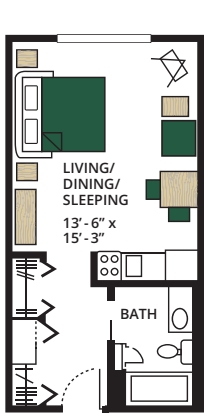

Clement Manor Apartments | Effective July 1, 2019

Each Apartment features:

- Kitchen with range, refrigerator, and waste disposal. Some with dishwasher.
- Generously sized closets.
- Full bath with vanity and tub or walk in shower.
- Air conditioners in living room and all bedrooms.
- Individually controlled heat thermostat.

Studio / 360 Sq Ft

One Bedroom / 587 Sq Ft

2 bedroom/one bath 860 sq ft

2 bedroom/2 bath 943 sq ft
(Independent Only)

2 bedroom/2 bath & Den 1,035 sq ft
(Independent Only)

Clement
Manor

Sponsored by the School Sisters of St. Francis