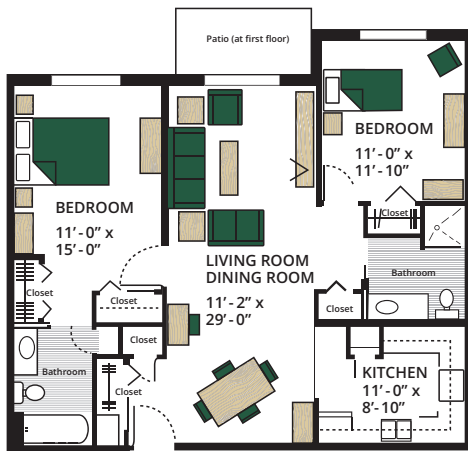

Clement Manor Apartments | Effective July 1, 2019

Each Apartment features:

- Kitchen with range, refrigerator, and waste disposal. Some with dishwasher.
- Generously sized closets.
- Full bath with vanity and tub or walk in shower.
- Air conditioners in living room and all bedrooms.
- Individually controlled heat thermostat.

Studio / 360 Sq Ft

One Bedroom / 587 Sq Ft

2 bedroom/one bath 860 sq ft

2 bedroom/2 bath 943 sq ft
(Independent Only)

2 bedroom/2 bath & Den 1,035 sq ft
(Independent Only)

Clement
Manor

Sponsored by the School Sisters of St. Francis