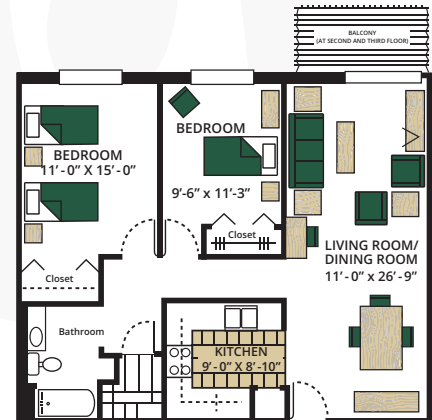

Clement Manor Apartments | Effective July 1, 2019

Each Apartment features:

- Kitchen with range, refrigerator, and waste disposal. Some with dishwasher.
- Generously sized closets.
- Full bath with vanity and tub or walk in shower.
- Air conditioners in living room and all bedrooms.
- Individually controlled heat thermostat.

Studio / 360 Sq Ft

One Bedroom / 587 Sq Ft

2 bedroom/one bath 860 sq ft

2 bedroom/2 bath 943 sq ft
(Independent Only)

2 bedroom/2 bath & Den 1,035 sq ft
(Independent Only)

Clement
Manor

Sponsored by the School Sisters of St. Francis