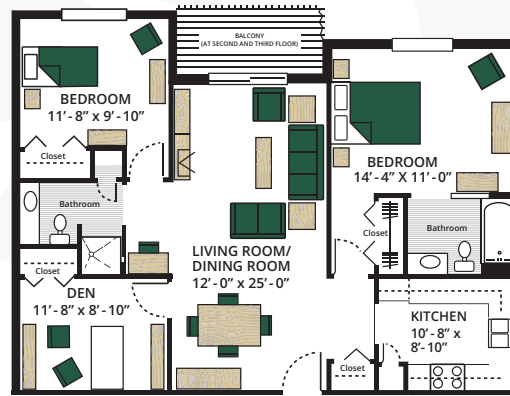

Clement Manor Apartments | Effective July 1, 2019

Each Apartment features:

- Kitchen with range, refrigerator, and waste disposal. Some with dishwasher.
- Generously sized closets.
- Full bath with vanity and tub or walk in shower.
- Air conditioners in living room and all bedrooms.
- Individually controlled heat thermostat.

Studio / 360 Sq Ft

One Bedroom / 587 Sq Ft

2 bedroom/one bath 860 sq ft

2 bedroom/2 bath 943 sq ft
(Independent Only)

2 bedroom/2 bath & Den 1,035 sq ft
(Independent Only)

Clement
Manor

Sponsored by the School Sisters of St. Francis