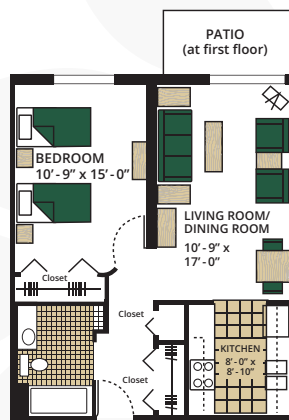

Clement Manor Apartments | Effective July 1, 2019

Each Apartment features:

- Kitchen with range, refrigerator, and waste disposal. Some with dishwasher.
- Generously sized closets.
- Full bath with vanity and tub or walk in shower.
- Air conditioners in living room and all bedrooms.
- Individually controlled heat thermostat.

Studio / 360 Sq Ft

One Bedroom / 587 Sq Ft

2 bedroom/one bath 860 sq ft

2 bedroom/2 bath 943 sq ft
(Independent Only)

2 bedroom/2 bath & Den 1,035 sq ft
(Independent Only)

Clement
Manor

Sponsored by the School Sisters of St. Francis