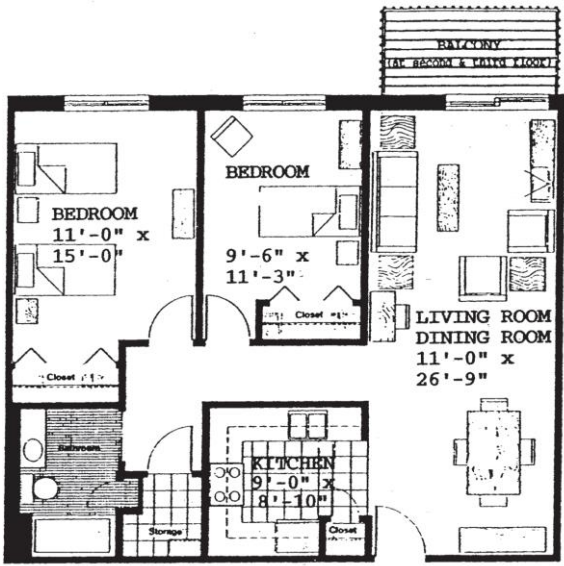

## APARTMENT AMENITIES

- Pullman kitchen with range, refrigerator and waste disposal; some with dishwasher
- Generously sized closets and lower level storage area
- Full bath with vanity and tub or walk-in shower
- Complimentary access to laundry room

Studio / 360 Sq Ft

One Bedroom / 587 Sq Ft

2 Bedroom / 860 Sq Ft

2 Bedroom & 2 Bath / 943 Sq Ft (Independent Only)

2 Bedroom, 2 Bath & Den / 1,035 Sq Ft (Independent Only)

Clement  
Manor

414.546.7000