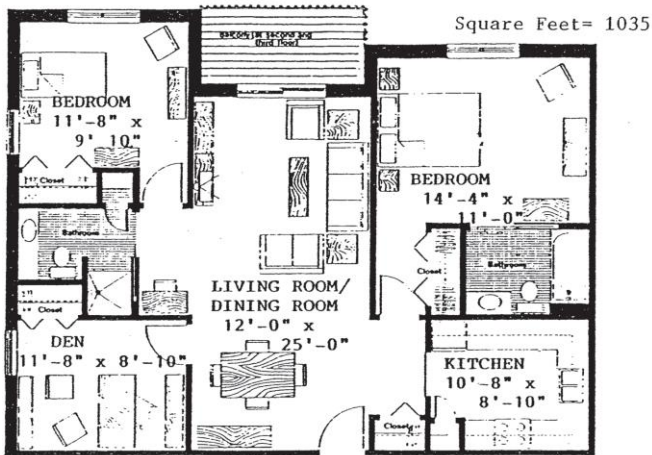

## APARTMENT AMENITIES

- Pullman kitchen with range, refrigerator and waste disposal; some with dishwasher
- Generously sized closets and lower level storage area
- Full bath with vanity and tub or walk-in shower
- Complimentary access to laundry room

Studio / 360 Sq Ft

One Bedroom / 587 Sq Ft

2 Bedroom / 860 Sq Ft

2 Bedroom & 2 Bath / 943 Sq Ft (Independent Only)

2 Bedroom, 2 Bath & Den / 1,035 Sq Ft (Independent Only)

Clement  
Manor

414.546.7000