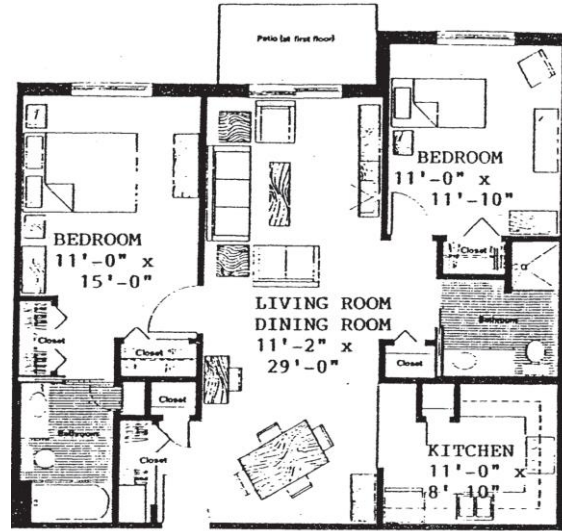

## APARTMENT AMENITIES

- Pullman kitchen with range, refrigerator and waste disposal; some with dishwasher
- Generously sized closets and lower level storage area
- Full bath with vanity and tub or walk-in shower
- Complimentary access to laundry room

Studio / 360 Sq Ft

One Bedroom / 587 Sq Ft

2 Bedroom / 860 Sq Ft

2 Bedroom & 2 Bath / 943 Sq Ft (Independent Only)

2 Bedroom, 2 Bath & Den / 1,035 Sq Ft (Independent Only)

Clement  
Manor

414.546.7000