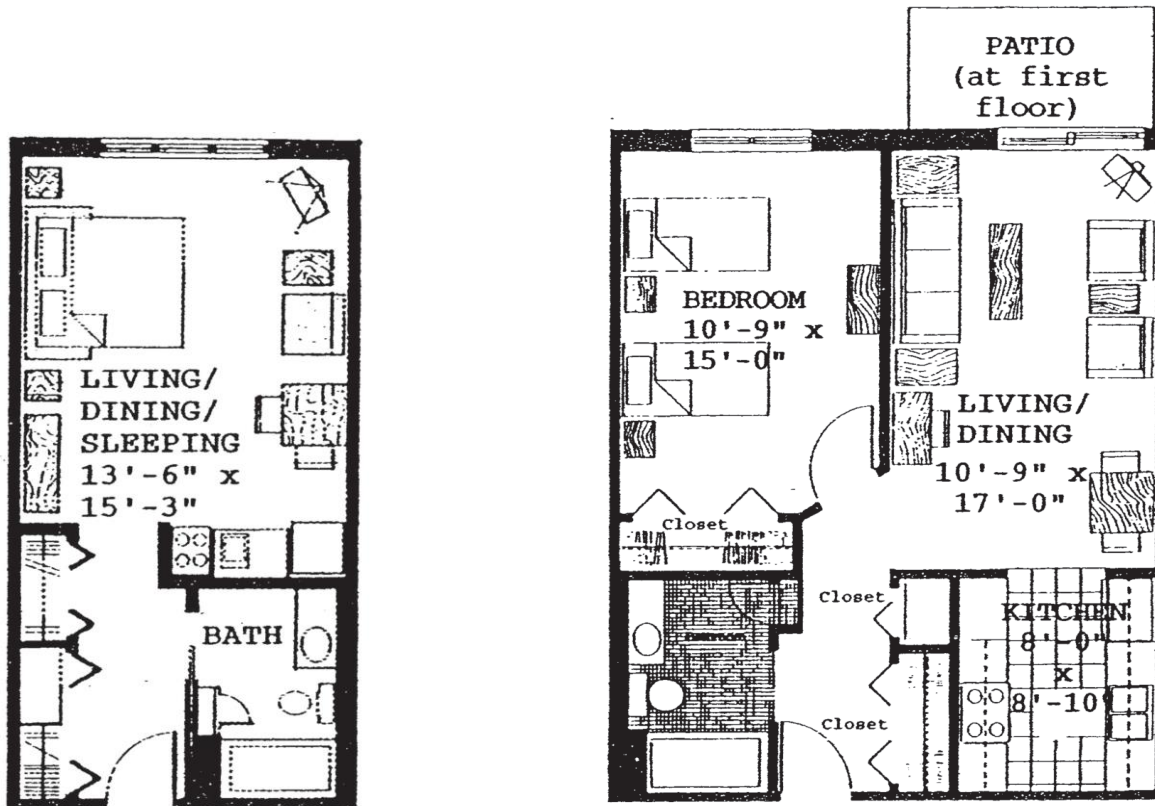

## APARTMENT AMENITIES

- Pullman kitchen with range, refrigerator and waste disposal; some with dishwasher
- Generously sized closets and lower level storage area
- Full bath with vanity and tub or walk-in shower
- Complimentary access to laundry room

Studio / 360 Sq Ft

One Bedroom / 587 Sq Ft

2 Bedroom / 860 Sq Ft

2 Bedroom & 2 Bath / 943 Sq Ft (Independent Only)

2 Bedroom, 2 Bath & Den / 1,035 Sq Ft (Independent Only)

Clement  
Manor

414.546.7000